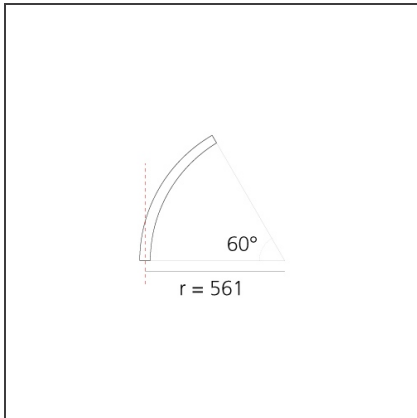

TECHNICAL DRAWINGS

FEATURES

Article Code:	AQ50004	Series:	Indoor
Colour:	Black		
Installation:	Ceiling, Suspension, Recessed		
Environment:	Indoor		

DIMENSIONS

Notes

Each linear, angle and curved elements are provided with mechanical and electrical joints and installation accessories. End caps have to be ordered separately. Depending on the driver, the product can be undimmable or dimmable DALI.