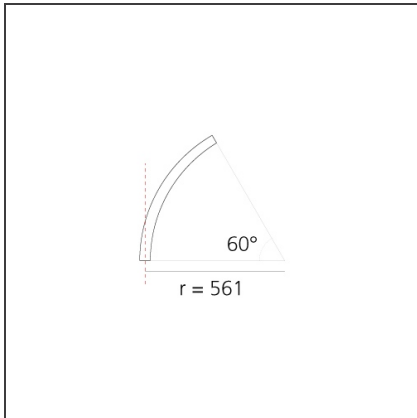

TECHNICAL DRAWINGS

FEATURES

Article Code:	AQ50001	Series:	Indoor, 2018
Colour:	White		Artemide Collection
Installation:	Recessed, Suspension, Ceiling		
Environment:	Indoor		

DIMENSIONS

Notes

Each linear, angle and curved elements are provided with mechanical and electrical joints and installation accessories. End caps have to be ordered separately.