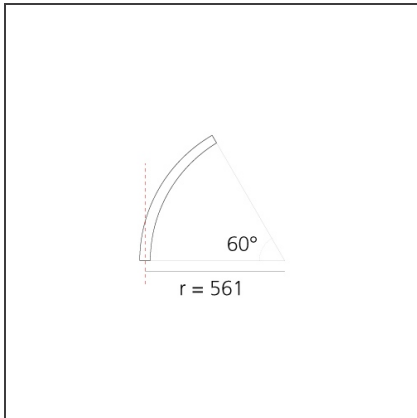

TECHNICAL DRAWINGS

FEATURES

Article Code:	AQ50001	Series:	Indoor
Colour:	White		
Installation:	Ceiling, Suspension, Recessed		
Environment:	Indoor		

DIMENSIONS

Notes

Each linear, angle and curved elements are provided with mechanical and electrical joints and installation accessories. End caps have to be ordered separately. Depending on the driver, the product can be undimmable or dimmable DALI.