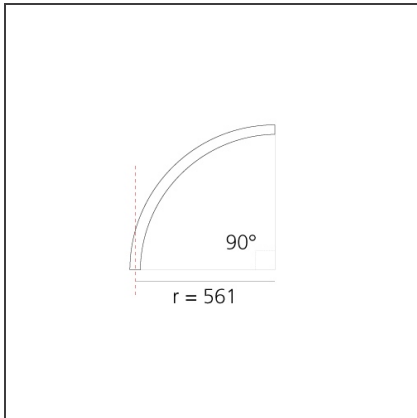

TECHNICAL DRAWINGS

FEATURES

Article Code:	AQ51004	Series:	Indoor
Colour:	Black		
Installation:	Ceiling, Suspension, Recessed		
Environment:	Indoor		

DIMENSIONS

Notes

Each linear, angle and curved elements are provided with mechanical and electrical joints and installation accessories. End caps have to be ordered separately. Depending on the driver, the product can be undimmable or dimmable DALI.