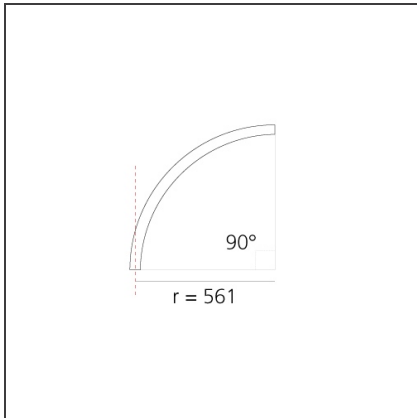

TECHNICAL DRAWINGS

FEATURES

Article Code:	AQ51004	Series:	Indoor, 2018
Colour:	Black		Artemide Collection
Installation:	Recessed, Suspension, Ceiling		
Environment:	Indoor		

DIMENSIONS

Notes

Each linear, angle and curved elements are provided with mechanical and electrical joints and installation accessories. End caps have to be ordered separately.