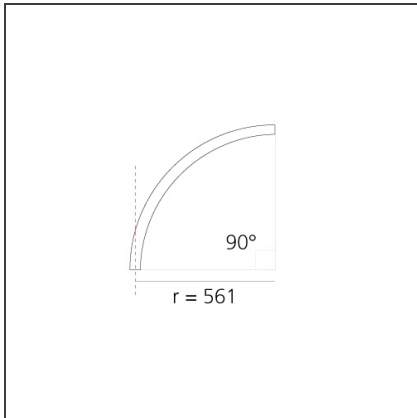

TECHNICAL DRAWINGS

FEATURES

Article Code:	AQ51001	Series:	Indoor, 2018
Colour:	White		Artemide Collection
Installation:	Recessed, Suspension, Ceiling		
Environment:	Indoor		

DIMENSIONS

Notes

Each linear, angle and curved elements are provided with mechanical and electrical joints and installation accessories. End caps have to be ordered separately.