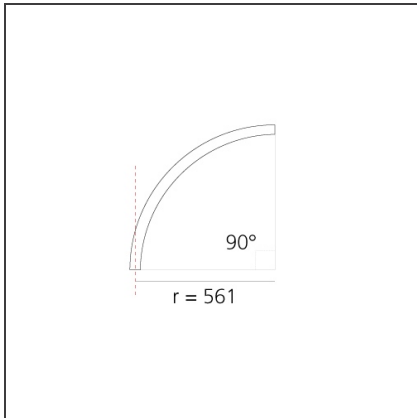

TECHNICAL DRAWINGS

FEATURES

Article Code:	AQ51001	Series:	Indoor
Colour:	White		
Installation:	Ceiling, Suspension, Recessed		
Environment:	Indoor		

DIMENSIONS

Notes

Each linear, angle and curved elements are provided with mechanical and electrical joints and installation accessories. End caps have to be ordered separately. Depending on the driver, the product can be undimmable or dimmable DALI.