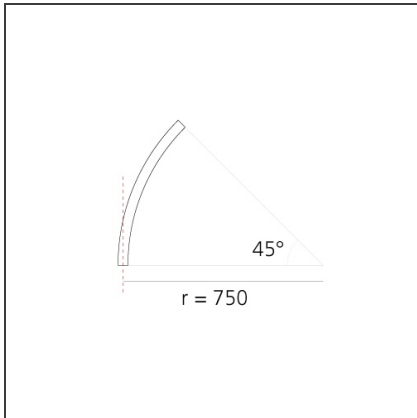

TECHNICAL DRAWINGS

FEATURES

Article Code:	AQ52004	Series:	Indoor
Colour:	Black		
Installation:	Ceiling, Suspension, Recessed		
Environment:	Indoor		

DIMENSIONS

Notes

Each linear, angle and curved elements are provided with mechanical and electrical joints and installation accessories. End caps have to be ordered separately. Depending on the driver, the product can be undimmable or dimmable DALI.