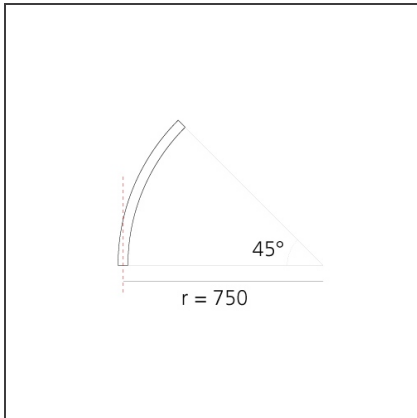

TECHNICAL DRAWINGS

FEATURES

Article Code:	AQ52001	Series:	Indoor
Colour:	White		
Installation:	Ceiling, Suspension, Recessed		
Environment:	Indoor		

DIMENSIONS

Notes

Each linear, angle and curved elements are provided with mechanical and electrical joints and installation accessories. End caps have to be ordered separately. Depending on the driver, the product can be undimmable or dimmable DALI.