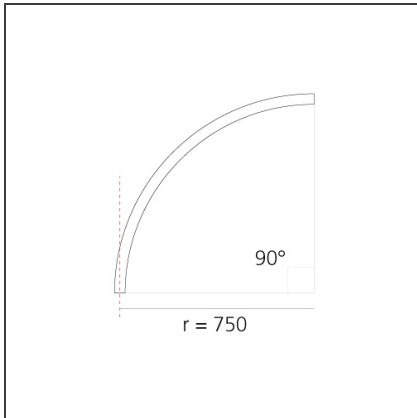

TECHNICAL DRAWINGS

FEATURES

Article Code:	AQ53004	Series:	Indoor, 2018
Colour:	Black		Artemide Collection
Installation:	Recessed, Suspension, Ceiling		
Environment:	Indoor		

DIMENSIONS

Notes

Each linear, angle and curved elements are provided with mechanical and electrical joints and installation accessories. End caps have to be ordered separately.