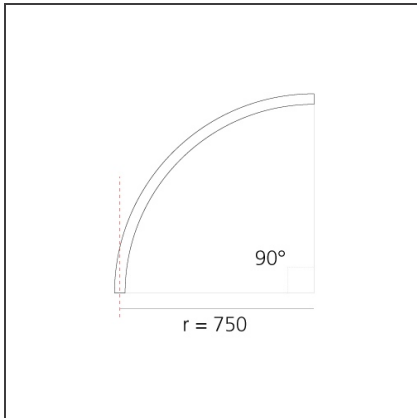

TECHNICAL DRAWINGS

FEATURES

Article Code:	AQ53004	Series:	Indoor
Colour:	Black		
Installation:	Ceiling, Suspension, Recessed		
Environment:	Indoor		

DIMENSIONS

Notes

Each linear, angle and curved elements are provided with mechanical and electrical joints and installation accessories. End caps have to be ordered separately. Depending on the driver, the product can be undimmable or dimmable DALI.