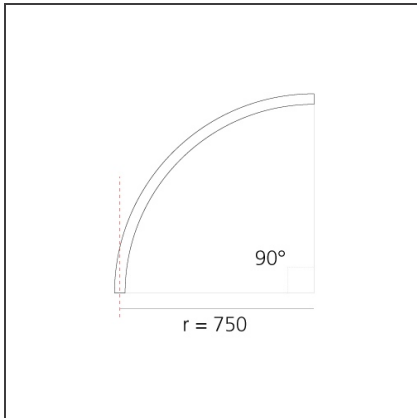

TECHNICAL DRAWINGS

FEATURES

Article Code:	AQ53001	Series:	Indoor, 2018
Colour:	White		Artemide Collection
Installation:	Recessed, Suspension, Ceiling		
Environment:	Indoor		

DIMENSIONS

Notes

Each linear, angle and curved elements are provided with mechanical and electrical joints and installation accessories. End caps have to be ordered separately.