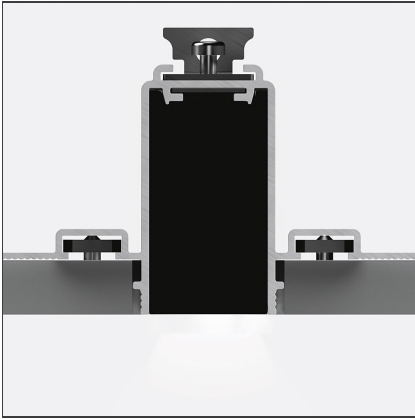

A.24 - Recessed Magnetic Track - Formwork - Curved - R=561mm - $\alpha=90^\circ$

DESIGN BY

Carlotta de Bevilacqua

DESCRIPTION

A.24 is a new comprehensive and flexible system to design light in space. A single profile, only 24 mm thick, can be installed in the recessed, ceiling or suspension mode to continuously follow the angles on a flat or three-dimensional surface. This profile hosts to a variety of performance options: diffused light, sharp optical units with three beam angles, or a smart magnetic track. This makes A.24 a flexible system, as well as an open platform to accommodate other products from the Architectural collection. The suspension version also features direct emission. The three solutions can be alternated to match the architecture and the room functions with utmost flexibility. The competence of Artemide is revealed by the quality of light, as well as by the ability of A.24 to freely move in space, with direct power connection points up to 14 metres apart.

DIMENSIONS

Notes

Each forwork module is provided with a mechanical joint to connect two recessed coplanar forwork modules. End caps have to be ordered separately.

ACCESSORIES

150W Ceiling power supply kit (cable length 2,2 m) - 230VAC-48VDC - IP20 - 321x91x111H - White - Undimmable AQ17901

150W Ceiling power supply kit (cable length 2,2 m) - 230VAC-48VDC - IP20 - 321x91x111H - Black - Undimmable AQ17904

240W Bare power supply + plug 230VAC-48VDC IP20 - Undimmable (for dimmable version to be combined with "DALI-Selv interface") AQ18000