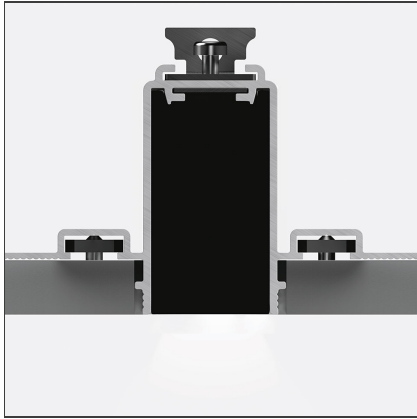

A.24 - Recessed Magnetic Track - Formwork - Curved - R=750mm - $\alpha=45^\circ$

DESIGN BY

Carlotta de Bevilacqua

DESCRIPTION

A.24 is a new comprehensive and flexible system to design light in space. A single profile, only 24 mm thick, can be installed in the recessed, ceiling or suspension mode to continuously follow the angles on a flat or three-dimensional surface. This profile hosts to a variety of performance options: diffused light, sharp optical units with three beam angles, or a smart magnetic track. This makes A.24 a flexible system, as well as an open platform to accommodate other products from the Architectural collection. The suspension version also features direct emission. The three solutions can be alternated to match the architecture and the room functions with utmost flexibility. The competence of Artemide is revealed by the quality of light, as well as by the ability of A.24 to freely move in space, with direct power connection points up to 14 metres apart.

FEATURES

Article Code:	AQ59200	Series:	Indoor
Installation:	Ceiling, Suspension, Recessed		
Environment:	Indoor		

DIMENSIONS

Notes

Each forwork module is provided with a mechanical joint to connect two recessed coplanar forwork modules. End caps have to be ordered separately.