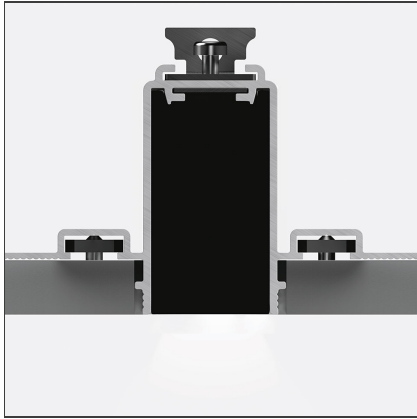

A.24 - Recessed Magnetic Track - Formwork - Curved - R=750mm - $\alpha=90^\circ$

DESIGN BY

Carlotta de Bevilacqua

DESCRIPTION

A.24 is a new comprehensive and flexible system to design light in space. A single profile, only 24 mm thick, can be installed in the recessed, ceiling or suspension mode to continuously follow the angles on a flat or three-dimensional surface. This profile hosts to a variety of performance options: diffused light, sharp optical units with three beam angles, or a smart magnetic track. This makes A.24 a flexible system, as well as an open platform to accommodate other products from the Architectural collection. The suspension version also features direct emission. The three solutions can be alternated to match the architecture and the room functions with utmost flexibility. The competence of Artemide is revealed by the quality of light, as well as by the ability of A.24 to freely move in space, with direct power connection points up to 14 metres apart.

FEATURES

Article Code:	AQ59300	Series:	Indoor
Installation:	Ceiling, Suspension, Recessed		
Environment:	Indoor		

DIMENSIONS

Notes

Each forwork module is provided with a mechanical joint to connect two recessed coplanar forwork modules. End caps have to be ordered separately.

ACCESSORIES

150W Ceiling power supply kit (cable length 2,2 m) - 230VAC-48VDC - IP20 - 321x91x111H - White - Undimmable AQ17901

150W Ceiling power supply kit (cable length 2,2 m) - 230VAC-48VDC - IP20 - 321x91x111H - Black - Undimmable AQ17904