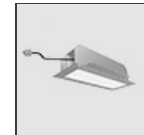

240W Recessed power supply kit (cable length 2,2 m) - 230VAC-48VDC - IP20 - 396x195x112H - APP Compatible AQ16801APP