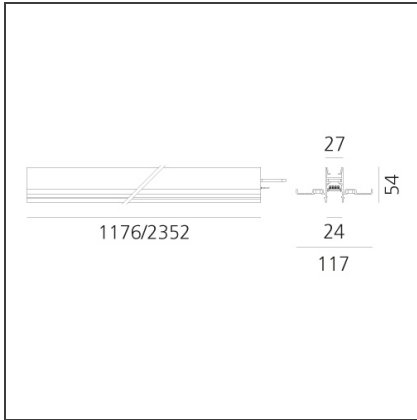

A.24 - Recessed Magnetic Track - Track - 1176mm - Black

IP20   

DESIGN BY

Carlotta de Bevilacqua

DESCRIPTION

A.24 is an open platform. A single intelligent profile generates three light performances while following the architecture with continuity, freedom and exibility. It is a fluid system that harbours a patented optoelectronic technology.

TECHNICAL DRAWINGS

FEATURES

Article Code:	AQ15004	Series:	Indoor
Colour:	Black		
Installation:	Ceiling, Suspension, Recessed		
Environment:	Indoor		

DIMENSIONS

Length:	cm 117.6
Weight:	kg 1.3

Notes

Each linear, angle and curved elements are provided with mechanical and electrical joints and installation accessories. End caps have to be ordered separately. Depending on the driver, the product can be undimmable or dimmable DALI.