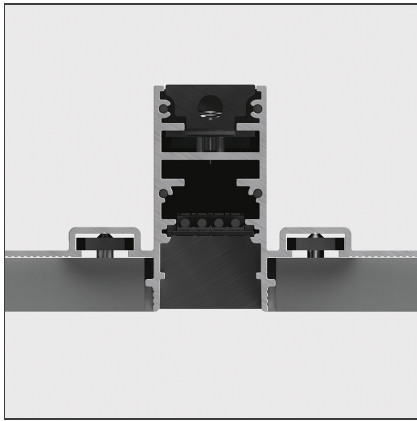

A.24 - Recessed Magnetic Track - Track - 1176mm - Black

IP20   

DESIGN BY

Carlotta de Bevilacqua

DESCRIPTION

A.24 is an open platform. A single intelligent profile generates three light performances while following the architecture with continuity, freedom and exibility. It is a fluid system that harbours a patented optoelectronic technology.

TECHNICAL DRAWINGS

FEATURES

Article Code:	AQ15004	Series:	Indoor
Colour:	Black		
Installation:	Ceiling, Suspension, Recessed		
Environment:	Indoor		

DIMENSIONS

Length:	cm 117.6
Weight:	kg 1.3

Notes

Each linear, angle and curved elements are provided with mechanical and electrical joints and installation accessories. End caps have to be ordered separately. Depending on the driver, the product can be undimmable or dimmable DALI.

ACCESSORIES

150W Ceiling power supply kit - 351x61x111H - 230VAC-48VDC IP20 - Undimmable - White
AQ17901

150W Ceiling power supply kit - 351x61x111H - 230VAC-48VDC IP20 - Undimmable - Black
AQ17904

240W Bare power supply + plug 230VAC-48VDC IP20 - Undimmable (for dimmable version to be combined with "DALI-Selv interface")
AQ18000

240W Recessed power supply kit - 396x195x112H - 230VAC-48VDC IP20 - DALI
AQ16801

240W Recessed power supply kit - 396x195x112H - 230VAC-48VDC IP20 - Undimmable
AQ17801

240W Ceiling power supply kit - 351x61x111H - 230VAC-48VDC IP20 - Undimmable - White
AQ17301