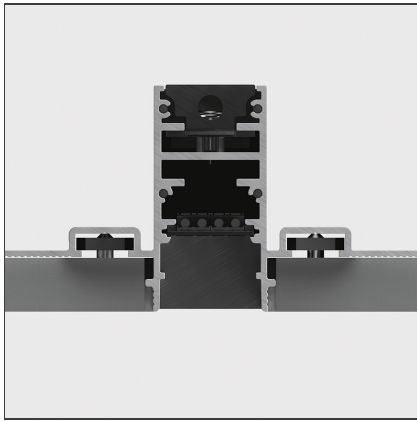

A.24 - Recessed Magnetic Track - Track - 1176mm - Black

IP20   

DESIGN BY

Carlotta de Bevilacqua

DESCRIPTION

A.24 is a new comprehensive and flexible system to design light in space. A single profile, only 24 mm thick, can be installed in the recessed, ceiling or suspension mode to continuously follow the angles on a flat or three-dimensional surface. This profile hosts to a variety of performance options: diffused light, sharp optical units with three beam angles, or a smart magnetic track. This makes A.24 a flexible system, as well as an open platform to accommodate other products from the Architectural collection. The suspension version also features direct emission. The three solutions can be alternated to match the architecture and the room functions with utmost flexibility. The competence of Artemide is revealed by the quality of light, as well as by the ability of A.24 to freely move in space, with direct power connection points up to 14 metres apart.

TECHNICAL DRAWINGS

FEATURES

Article Code:	AQ15004	Series:	Indoor
Colour:	Black		
Installation:	Ceiling, Suspension, Recessed		
Environment:	Indoor		

DIMENSIONS

Length:	cm 117.6
Weight:	kg 1.3

Notes

Each linear, angle and curved elements are provided with mechanical and electrical joints and installation accessories. End caps have to be ordered separately. Depending on the driver, the product can be undimmable or dimmable DALI.

ACCESSORIES

150W Ceiling power supply kit (cable length 2,2 m) - 230VAC-48VDC - IP20 - 321x91x111H - White - Undimmable AQ17901

150W Ceiling power supply kit (cable length 2,2 m) - 230VAC-48VDC - IP20 - 321x91x111H - Black - Undimmable AQ17904

240W Ceiling power supply kit (cable length 2,2 m) - 230VAC-48VDC - IP20 - 321x91x111H - White - DALI AQ17201

240W Ceiling power supply kit (cable length 2,2 m) - 230VAC-48VDC - IP20 - 321x91x111H - Black - DALI AQ17204