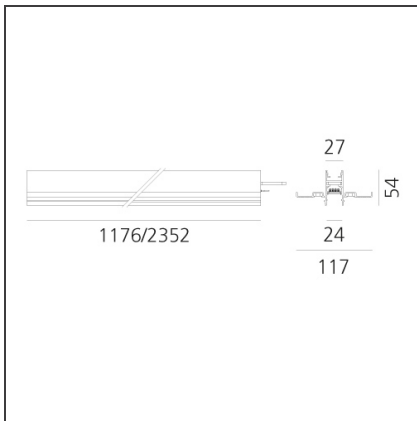

A.24 - Recessed Magnetic Track - Track - 1176mm - Black

IP20   

DESIGN BY

Carlotta de Bevilacqua

DESCRIPTION

A.24 is a new comprehensive and flexible system to design light in space. A single profile, only 24 mm thick, can be installed in the recessed, ceiling or suspension mode to continuously follow the angles on a flat or three-dimensional surface. This profile hosts to a variety of performance options: diffused light, sharp optical units with three beam angles, or a smart magnetic track. This makes A.24 a flexible system, as well as an open platform to accommodate other products from the Architectural collection. The suspension version also features direct emission. The three solutions can be alternated to match the architecture and the room functions with utmost flexibility. The competence of Artemide is revealed by the quality of light, as well as by the ability of A.24 to freely move in space, with direct power connection points up to 14 metres apart.

TECHNICAL DRAWINGS

FEATURES

Article Code:	AQ15004	Series:	Indoor
Colour:	Black		
Installation:	Ceiling, Suspension, Recessed		
Environment:	Indoor		

DIMENSIONS

Length:	cm 117.6
Weight:	kg 1.3

Notes

Each linear, angle and curved elements are provided with mechanical and electrical joints and installation accessories. End caps have to be ordered separately. Depending on the driver, the product can be undimmable or dimmable DALI.

ACCESSORIES

150W Ceiling power supply kit (cable length 2,2 m) - 230VAC-48VDC - IP20 - 321x91x111H - White - Undimmable AQ17901

150W Ceiling power supply kit (cable length 2,2 m) - 230VAC-48VDC - IP20 - 321x91x111H - Black - Undimmable AQ17904

240W Ceiling power supply kit (cable length 2,2 m) - 230VAC-48VDC - IP20 - 321x91x111H - White - DALI AQ17201

240W Ceiling power supply kit (cable length 2,2 m) - 230VAC-48VDC - IP20 - 321x91x111H - Black - DALI AQ17204