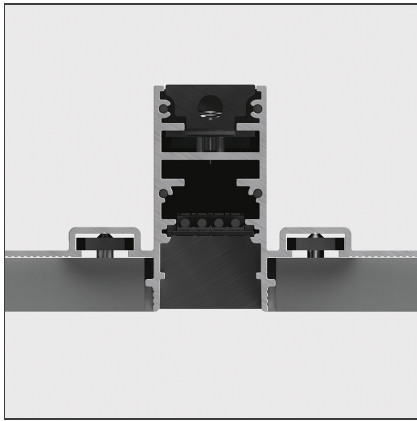

A.24 - Recessed Magnetic Track - Track - 1176mm - White

IP20   

DESIGN BY

Carlotta de Bevilacqua

DESCRIPTION

A.24 is a new comprehensive and flexible system to design light in space. A single profile, only 24 mm thick, can be installed in the recessed, ceiling or suspension mode to continuously follow the angles on a flat or three-dimensional surface. This profile hosts to a variety of performance options: diffused light, sharp optical units with three beam angles, or a smart magnetic track. This makes A.24 a flexible system, as well as an open platform to accommodate other products from the Architectural collection. The suspension version also features direct emission. The three solutions can be alternated to match the architecture and the room functions with utmost flexibility. The competence of Artemide is revealed by the quality of light, as well as by the ability of A.24 to freely move in space, with direct power connection points up to 14 metres apart.

TECHNICAL DRAWINGS

FEATURES

Article Code:	AQ15001	Series:	Indoor
Colour:	White		
Installation:	Ceiling, Suspension, Recessed		
Environment:	Indoor		

DIMENSIONS

Length:	cm 117.6
Weight:	kg 1.3

Notes

Each linear, angle and curved elements are provided with mechanical and electrical joints and installation accessories. End caps have to be ordered separately. Depending on the driver, the product can be undimmable or dimmable DALI.

ACCESSORIES

150W Ceiling power supply kit (cable length 2,2 m) - 230VAC-48VDC - IP20 - 321x91x111H - White - Undimmable AQ17901

150W Ceiling power supply kit (cable length 2,2 m) - 230VAC-48VDC - IP20 - 321x91x111H - Black - Undimmable AQ17904

240W Ceiling power supply kit (cable length 2,2 m) - 230VAC-48VDC - IP20 - 321x91x111H - White - DALI AQ17201

240W Ceiling power supply kit (cable length 2,2 m) - 230VAC-48VDC - IP20 - 321x91x111H - Black - DALI AQ17204