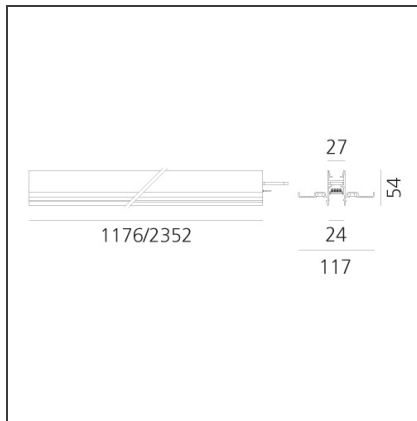

A.24 - Recessed Magnetic Track - Track - 1176mm - White

IP20   

DESIGN BY

Carlotta de Bevilacqua

DESCRIPTION

A.24 is a new comprehensive and flexible system to design light in space. A single profile, only 24 mm thick, can be installed in the recessed, ceiling or suspension mode to continuously follow the angles on a flat or three-dimensional surface. This profile hosts to a variety of performance options: diffused light, sharp optical units with three beam angles, or a smart magnetic track. This makes A.24 a flexible system, as well as an open platform to accommodate other products from the Architectural collection. The suspension version also features direct emission. The three solutions can be alternated to match the architecture and the room functions with utmost flexibility. The competence of Artemide is revealed by the quality of light, as well as by the ability of A.24 to freely move in space, with direct power connection points up to 14 metres apart.

TECHNICAL DRAWINGS

FEATURES

Article Code:	AQ15001	Series:	Indoor
Colour:	White		
Installation:	Ceiling, Suspension, Recessed		
Environment:	Indoor		

DIMENSIONS

Length:	cm 117.6
Weight:	kg 1.3

Notes

Each linear, angle and curved elements are provided with mechanical and electrical joints and installation accessories. End caps have to be ordered separately. Depending on the driver, the product can be undimmable or dimmable DALI.

ACCESSORIES

150W Ceiling power supply kit (cable length 2,2 m) - 230VAC-48VDC - IP20 - 321x91x111H - White - Undimmable AQ17901

150W Ceiling power supply kit (cable length 2,2 m) - 230VAC-48VDC - IP20 - 321x91x111H - Black - Undimmable AQ17904

240W Ceiling power supply kit (cable length 2,2 m) - 230VAC-48VDC - IP20 - 321x91x111H - White - DALI AQ17201

240W Ceiling power supply kit (cable length 2,2 m) - 230VAC-48VDC - IP20 - 321x91x111H - Black - DALI AQ17204