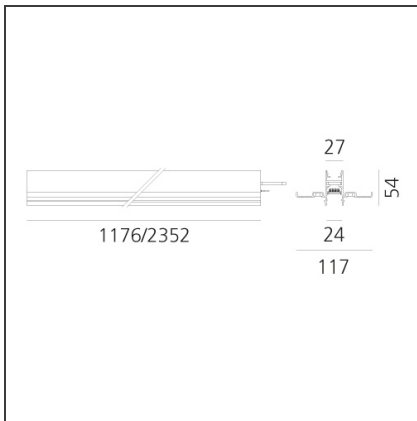

A.24 - Recessed Magnetic Track - Track - 2352mm - Black

IP20   

DESIGN BY

Carlotta de Bevilacqua

DESCRIPTION

A.24 is a new comprehensive and flexible system to design light in space. A single profile, only 24 mm thick, can be installed in the recessed, ceiling or suspension mode to continuously follow the angles on a flat or three-dimensional surface. This profile hosts to a variety of performance options: diffused light, sharp optical units with three beam angles, or a smart magnetic track. This makes A.24 a flexible system, as well as an open platform to accommodate other products from the Architectural collection. The suspension version also features direct emission. The three solutions can be alternated to match the architecture and the room functions with utmost flexibility. The competence of Artemide is revealed by the quality of light, as well as by the ability of A.24 to freely move in space, with direct power connection points up to 14 metres apart.

TECHNICAL DRAWINGS

FEATURES

Article Code:	AQ15104	Series:	Indoor
Colour:	Black		
Installation:	Ceiling, Suspension, Recessed		
Environment:	Indoor		

DIMENSIONS

Length:	cm 235.2
Weight:	kg 2.7

Notes

Each linear, angle and curved elements are provided with mechanical and electrical joints and installation accessories. End caps have to be ordered separately. Depending on the driver, the product can be undimmable or dimmable DALI.

ACCESSORIES

150W Ceiling power supply kit (cable length 2,2 m) - 230VAC-48VDC - IP20 - 321x91x111H - White - Undimmable AQ17901

150W Ceiling power supply kit (cable length 2,2 m) - 230VAC-48VDC - IP20 - 321x91x111H - Black - Undimmable AQ17904

240W Ceiling power supply kit (cable length 2,2 m) - 230VAC-48VDC - IP20 - 321x91x111H - White - DALI AQ17201

240W Ceiling power supply kit (cable length 2,2 m) - 230VAC-48VDC - IP20 - 321x91x111H - Black - DALI AQ17204