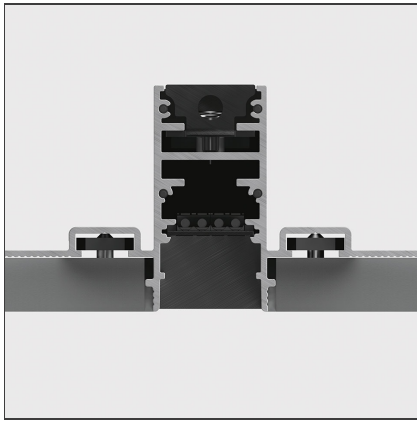

A.24 - Recessed Magnetic Track - Track - 2352mm - Black

IP20   

DESIGN BY

Carlotta de Bevilacqua

DESCRIPTION

A.24 is a new comprehensive and flexible system to design light in space. A single profile, only 24 mm thick, can be installed in the recessed, ceiling or suspension mode to continuously follow the angles on a flat or three-dimensional surface. This profile hosts to a variety of performance options: diffused light, sharp optical units with three beam angles, or a smart magnetic track. This makes A.24 a flexible system, as well as an open platform to accommodate other products from the Architectural collection. The suspension version also features direct emission. The three solutions can be alternated to match the architecture and the room functions with utmost flexibility. The competence of Artemide is revealed by the quality of light, as well as by the ability of A.24 to freely move in space, with direct power connection points up to 14 metres apart.

TECHNICAL DRAWINGS

FEATURES

Article Code:	AQ15104	Series:	Indoor
Colour:	Black		
Installation:	Ceiling, Suspension, Recessed		
Environment:	Indoor		

DIMENSIONS

Length:	cm 235.2
Weight:	kg 2.7

Notes

Each linear, angle and curved elements are provided with mechanical and electrical joints and installation accessories. End caps have to be ordered separately. Depending on the driver, the product can be undimmable or dimmable DALI.

ACCESSORIES

150W Ceiling power supply kit (cable length 2,2 m) - 230VAC-48VDC - IP20 - 321x91x111H - White - Undimmable AQ17901

150W Ceiling power supply kit (cable length 2,2 m) - 230VAC-48VDC - IP20 - 321x91x111H - Black - Undimmable AQ17904

240W Ceiling power supply kit (cable length 2,2 m) - 230VAC-48VDC - IP20 - 321x91x111H - White - DALI AQ17201

240W Ceiling power supply kit (cable length 2,2 m) - 230VAC-48VDC - IP20 - 321x91x111H - Black - DALI AQ17204