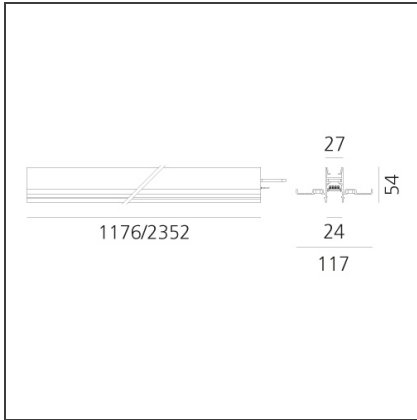

TECHNICAL DRAWINGS

FEATURES

Article Code:	AQ15101	Series:	Indoor
Colour:	White		
Installation:	Ceiling, Suspension, Recessed		
Environment:	Indoor		

DIMENSIONS

Length:	cm 235.2
Weight:	kg 2.7

Notes

Each linear, angle and curved elements are provided with mechanical and electrical joints and installation accessories. End caps have to be ordered separately. Depending on the driver, the product can be undimmable or dimmable DALI.