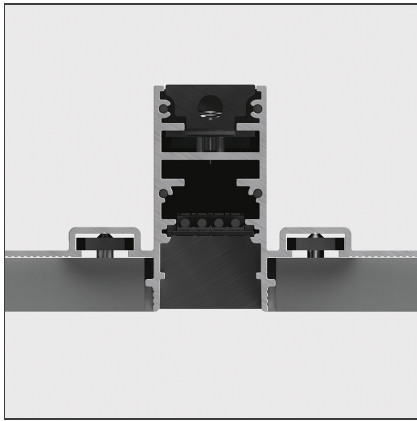

## A.24 - Recessed Magnetic Track - Track - 2352mm - White

IP20   

### DESCRIPTION

A.24 is a new comprehensive and flexible system to design light in space. A single profile, only 24 mm thick, can be installed in the recessed, ceiling or suspension mode to continuously follow the angles on a flat or three-dimensional surface. This profile hosts to a variety of performance options: diffused light, sharp optical units with three beam angles, or a smart magnetic track. This makes A.24 a flexible system, as well as an open platform to accommodate other products from the Architectural collection. The suspension version also features direct emission. The three solutions can be alternated to match the architecture and the room functions with utmost flexibility. The competence of Artemide is revealed by the quality of light, as well as by the ability of A.24 to freely move in space, with direct power connection points up to 14 metres apart.

### DIMENSIONS

<b>Length:</b>	cm 235.2
<b>Weight:</b>	kg 2.7

**ACCESSORIES**

150W Ceiling power supply kit (cable length 2,2 m) - 230VAC-48VDC - IP20 - 321x91x111H - White - Undimmable AQ17901

150W Ceiling power supply kit (cable length 2,2 m) - 230VAC-48VDC - IP20 - 321x91x111H - Black - Undimmable AQ17904