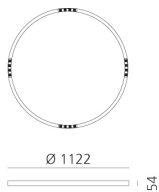

# A.24 Stand-alone - Ceiling Circular - Sharping Emission - Ø 1122mm - 4000K - DALI - Brushed Copper

Carlotta de Bevilacqua

IP20    Dimmerable: 

## DIMENSIONS

- Height: **cm 5.4**
- Diameter: **cm 112**
- Weight: **cm 5.5**