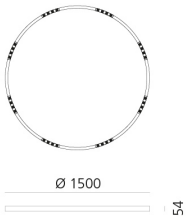

# A.24 Stand-alone - Ceiling Circular - Sharping Emission - Ø 1500mm - 2700K - App Compatible - Brushed Copper

Carlotta de Bevilacqua

IP20    Dimmerable: 

## LUMINAIRE

- Watt: **83W**
- Delivered lumens output: **6112lm**
- CCT: **2700K**
- Efficiency: **81%**
- Efficacy: **73.64lm/W**
- CRI: **90**
- Dimmable Typology: **Push & APP**

## DIMENSIONS

- Height: **cm 5.4**
- Diameter: **cm 150**
- Weight: **cm 8**