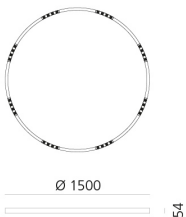

A.24 Stand-alone - Ceiling Circular - Sharping Emission - Ø 1500mm - 2700K - DALI - Brushed Bronze

Carlotta de Bevilacqua

IP20    Dimmerable: 

LUMINAIRE

- Watt: **83W**
- Delivered lumens output: **6512lm**
- CCT: **2700K**
- Efficiency: **81%**
- Efficacy: **78.46lm/W**
- CRI: **90**
- Dimmable Typology: **Dali**

DIMENSIONS

- Height: **cm 5.4**
- Diameter: **cm 150**
- Weight: **cm 8**

SOURCES INCLUDED

- Category: **Led**
- Number: **1**
- Watt: **100W**
- Color temperature (K): **2700K**

Accessories

NO
IMAGE
AVAILABLE