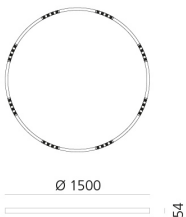

A.24 Stand-alone - Ceiling Circular - Sharping Emission - Ø 1500mm - 2700K - DALI - Brushed Copper

Carlotta de Bevilacqua

IP20    Dimmerable: 

LUMINAIRE

- Watt: **83W**
- Delivered lumens output: **6512lm**
- CCT: **2700K**
- Efficiency: **81%**
- Efficacy: **78.46lm/W**
- CRI: **90**
- Dimmable Typology: **Dali**

DIMENSIONS

- Height: **cm 5.4**
- Diameter: **cm 150**
- Weight: **cm 8**

SOURCES INCLUDED

- Category: **Led**
- Number: **1**
- Watt: **100W**
- Color temperature (K): **2700K**

Accessories

NO
IMAGE
AVAILABLE