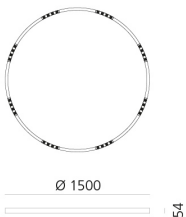

A.24 Stand-alone - Ceiling Circular - Sharping Emission - Ø 1500mm - 3000K - DALI - Brushed Silver

Carlotta de Bevilacqua

IP20    Dimmerable: 

LUMINAIRE

- Watt: **83W**
- Delivered lumens output: **6512lm**
- CCT: **3000K**
- Efficiency: **81%**
- Efficacy: **78.46lm/W**
- CRI: **90**
- Dimmable Typology: **Dali**

DIMENSIONS

- Height: **cm 5.4**
- Diameter: **cm 150**
- Weight: **cm 8**

SOURCES INCLUDED

- Category: **Led**
- Number: **1**
- Watt: **100W**
- Color temperature (K): **3000K**
- CRI: **90**

Accessories