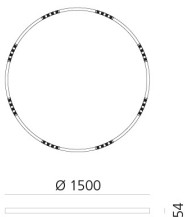

# A.24 Stand-alone - Ceiling Circular - Sharping Emission - Ø 1500mm - 4000K - DALI - Brushed Copper

Carlotta de Bevilacqua

IP20    Dimmerable: 

## LUMINAIRE

- Watt: **83W**
- Delivered lumens output: **6969lm**
- CCT: **4000K**
- Efficiency: **81%**
- Efficacy: **83.97lm/W**
- CRI: **90**
- Dimmable Typology: **Dali**

## DIMENSIONS

- Height: **cm 5.4**
- Diameter: **cm 150**
- Weight: **cm 8**