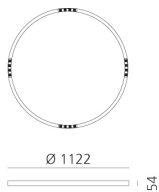

A.24 Stand-alone - Suspension Circular - Sharping Emission - Ø 1122mm - 2700K - DALI - Brushed Bronze

Carlotta de Bevilacqua

IP20    Dimmerable: 

LUMINAIRE

- Watt: **42W**
- Delivered lumens output: **3256lm**
- CCT: **2700K**
- Efficiency: **81%**
- Efficacy: **77.53lm/W**
- CRI: **90**
- Dimmable Typology: **Dali**

DIMENSIONS

- Height: **cm 5.4**
- Diameter: **cm 112**
- Weight: **cm 5.5**

SOURCES INCLUDED

- Category: **Led**
- Number: **1**
- Watt: **50W**
- Color temperature (K): **2700K**

Accessories

NO
IMAGE
AVAILABLE