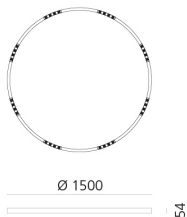

A.24 Stand-alone - Suspension Circular - Sharping Emission - Ø 1500mm - 2700K - App Compatible - Black

Carlotta de Bevilacqua

IP20    Dimmerable: 

LUMINAIRE

- Watt: **83W**
- Delivered lumens output: **6112lm**
- CCT: **2700K**
- Efficiency: **81%**
- Efficacy: **73.64lm/W**
- CRI: **90**
- Dimmable Typology: **Push & APP**

DIMENSIONS

- Height: **cm 5.4**
- Diameter: **cm 150**
- Weight: **cm 8**

SOURCES INCLUDED

- Category: **Led**
- Number: **1**
- Watt: **100W**
- Color temperature (K): **2700K**

Accessories

A.24 Stand-alone - Sharpening Accessories - Sharpening Kit - R=750mm - Black
AQ93104