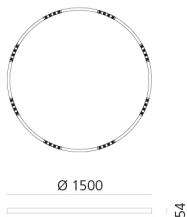

A.24 Stand-alone - Suspension Circular - Sharping Emission - Ø 1500mm - 2700K - App Compatible - Brushed Copper

Carlotta de Bevilacqua

IP20    Dimmerable: 

LUMINAIRE

- Watt: **83W**
- Delivered lumens output: **6112lm**
- CCT: **2700K**
- Efficiency: **81%**
- Efficacy: **73.64lm/W**
- CRI: **90**
- Dimmable Typology: **Push & APP**

DIMENSIONS

- Height: **cm 5.4**
- Diameter: **cm 150**
- Weight: **cm 8**

SOURCES INCLUDED

- Category: **Led**
- Number: **1**
- Watt: **100W**
- Color temperature (K): **2700K**

Accessories

NO
IMAGE
AVAILABLE