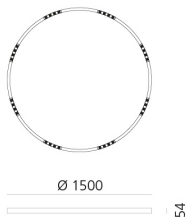

A.24 Stand-alone - Suspension Circular - Sharping Emission - Ø 1500mm - 2700K - App Compatible - White

Carlotta de Bevilacqua

IP20    Dimmerable: 

LUMINAIRE

- Watt: **83W**
- Delivered lumens output: **6112lm**
- CCT: **2700K**
- Efficiency: **81%**
- Efficacy: **73.64lm/W**
- CRI: **90**
- Dimmable Typology: **Push & APP**

DIMENSIONS

- Height: **cm 5.4**
- Diameter: **cm 150**
- Weight: **cm 8**

SOURCES INCLUDED

- Category: **Led**
- Number: **1**
- Watt: **100W**
- Color temperature (K): **2700K**

Accessories

NO
IMAGE
AVAILABLE