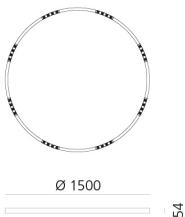

A.24 Stand-alone - Suspension Circular - Sharping Emission - Ø 1500mm - 2700K - DALI - Brushed Bronze

Carlotta de Bevilacqua

IP20    Dimmerable: 

LUMINAIRE

- Watt: **83W**
- Delivered lumens output: **6512lm**
- CCT: **2700K**
- Efficiency: **81%**
- Efficacy: **78.46lm/W**
- CRI: **90**
- Dimmable Typology: **Dali**

DIMENSIONS

- Height: **cm 5.4**
- Diameter: **cm 150**
- Weight: **cm 8**

SOURCES INCLUDED

- Category: **Led**
- Number: **1**
- Watt: **100W**
- Color temperature (K): **2700K**

Accessories

NO
IMAGE
AVAILABLE