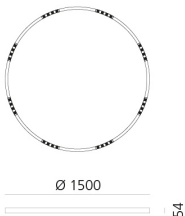

A.24 Stand-alone - Suspension Circular - Sharping Emission - Ø 1500mm - 2700K - DALI - Brushed Copper

Carlotta de Bevilacqua

IP20    Dimmerable: 

LUMINAIRE

- Watt: **83W**
- Delivered lumens output: **6512lm**
- CCT: **2700K**
- Efficiency: **81%**
- Efficacy: **78.46lm/W**
- CRI: **90**
- Dimmable Typology: **Dali**

DIMENSIONS

- Height: **cm 5.4**
- Diameter: **cm 150**
- Weight: **cm 8**

SOURCES INCLUDED

- Category: **Led**
- Number: **1**
- Watt: **100W**
- Color temperature (K): **2700K**

Accessories

NO
IMAGE
AVAILABLE