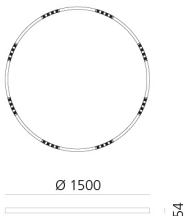

A.24 Stand-alone - Suspension Circular - Sharping Emission - Ø 1500mm - 2700K - DALI - Brushed Silver

Carlotta de Bevilacqua

IP20    Dimmerable: 

LUMINAIRE

- Watt: **83W**
- Delivered lumens output: **6512lm**
- CCT: **2700K**
- Efficiency: **81%**
- Efficacy: **78.46lm/W**
- CRI: **90**
- Dimmable Typology: **Dali**

DIMENSIONS

- Height: **cm 5.4**
- Diameter: **cm 150**
- Weight: **cm 8**

SOURCES INCLUDED

- Category: **Led**
- Number: **1**
- Watt: **100W**
- Color temperature (K): **2700K**

Accessories

NO
IMAGE
AVAILABLE