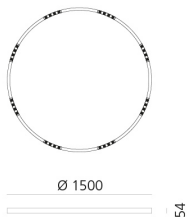

A.24 Stand-alone - Suspension Circular - Sharping Emission - Ø 1500mm - 2700K - DALI - White

Carlotta de Bevilacqua

IP20    Dimmerable: 

LUMINAIRE

- Watt: **83W**
- Delivered lumens output: **6512lm**
- CCT: **2700K**
- Efficiency: **81%**
- Efficacy: **78.46lm/W**
- CRI: **90**
- Dimmable Typology: **Dali**

DIMENSIONS

- Height: **cm 5.4**
- Diameter: **cm 150**
- Weight: **cm 8**

SOURCES INCLUDED

- Category: **Led**
- Number: **1**
- Watt: **100W**
- Color temperature (K): **2700K**

Accessories

NO
IMAGE
AVAILABLE