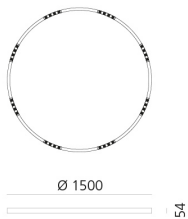

# A.24 Stand-alone - Suspension Circular - Sharping Emission - Ø 1500mm - 3000K - App Compatible - Brushed Bronze

Carlotta de Bevilacqua

IP20    Dimmerable: 

## LUMINAIRE

- Watt: **83W**
- Delivered lumens output: **6512lm**
- CCT: **3000K**
- Efficiency: **81%**
- Efficacy: **78.46lm/W**
- CRI: **90**
- Dimmable Typology: **Push & APP**

## DIMENSIONS

- Height: **cm 5.4**
- Diameter: **cm 150**
- Weight: **cm 8**