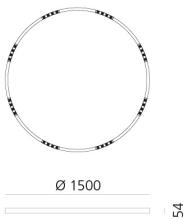

A.24 Stand-alone - Suspension Circular - Sharping Emission - Ø 1500mm - 3000K - App Compatible - Brushed Copper

Carlotta de Bevilacqua

IP20    Dimmerable: 

LUMINAIRE

- Watt: **83W**
- Delivered lumens output: **6512lm**
- CCT: **3000K**
- Efficiency: **81%**
- Efficacy: **78.46lm/W**
- CRI: **90**
- Dimmable Typology: **Push & APP**

DIMENSIONS

- Height: **cm 5.4**
- Diameter: **cm 150**
- Weight: **cm 8**

SOURCES INCLUDED

- Category: **Led**
- Number: **1**
- Watt: **100W**
- Color temperature (K): **3000K**
- CRI: **90**

Accessories