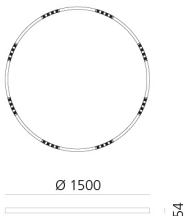

# A.24 Stand-alone - Suspension Circular - Sharping Emission - Ø 1500mm - 3000K - DALI - Brushed Copper

Carlotta de Bevilacqua

IP20    Dimmerable: 

## LUMINAIRE

- Watt: **83W**
- Delivered lumens output: **6512lm**
- CCT: **3000K**
- Efficiency: **81%**
- Efficacy: **78.46lm/W**
- CRI: **90**
- Dimmable Typology: **Dali**

## DIMENSIONS

- Height: **cm 5.4**
- Diameter: **cm 150**
- Weight: **cm 8**