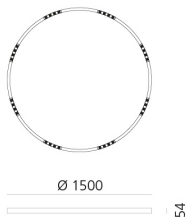

# A.24 Stand-alone - Suspension Circular - Sharping Emission - Ø 1500mm - 4000K - App Compatible - Black

Carlotta de Bevilacqua

IP20    Dimmerable: 

## LUMINAIRE

- Watt: **83W**
- Delivered lumens output: **6969lm**
- CCT: **4000K**
- Efficiency: **81%**
- Efficacy: **83.97lm/W**
- CRI: **90**
- Dimmable Typology: **Push & APP**

## DIMENSIONS

- Height: **cm 5.4**
- Diameter: **cm 150**
- Weight: **cm 8**