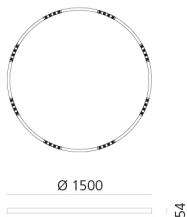

A.24 Stand-alone - Suspension Circular - Sharping Emission - Ø 1500mm - 4000K - App Compatible - Brushed Copper

Carlotta de Bevilacqua

IP20    Dimmerable: 

LUMINAIRE

- Watt: **83W**
- Delivered lumens output: **6969lm**
- CCT: **4000K**
- Efficiency: **81%**
- Efficacy: **83.97lm/W**
- CRI: **90**
- Dimmable Typology: **Push & APP**

DIMENSIONS

- Height: **cm 5.4**
- Diameter: **cm 150**
- Weight: **cm 8**

SOURCES INCLUDED

- Category: **Led**
- Number: **1**
- Watt: **100W**
- Color temperature (K): **4000K**
- CRI: **90**

Accessories