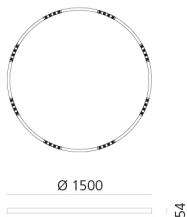

A.24 Stand-alone - Suspension Circular - Sharping Emission - Ø 1500mm - 4000K - App Compatible - Brushed Silver

Carlotta de Bevilacqua

IP20    Dimmerable: 

LUMINAIRE

- Watt: **83W**
- Delivered lumens output: **6969lm**
- CCT: **4000K**
- Efficiency: **81%**
- Efficacy: **83.97lm/W**
- CRI: **90**
- Dimmable Typology: **Push & APP**

DIMENSIONS

- Height: **cm 5.4**
- Diameter: **cm 150**
- Weight: **cm 8**

SOURCES INCLUDED

- Category: **Led**
- Number: **1**
- Watt: **100W**
- Color temperature (K): **4000K**
- CRI: **90**

Accessories