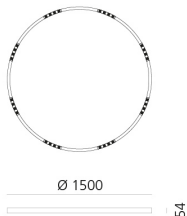

# A.24 Stand-alone - Suspension Circular - Sharping Emission - Ø 1500mm - 4000K - DALI - Black

Carlotta de Bevilacqua

IP20    Dimmerable: 

## LUMINAIRE

- Watt: **83W**
- Delivered lumens output: **6969lm**
- CCT: **4000K**
- Efficiency: **81%**
- Efficacy: **83.97lm/W**
- CRI: **90**
- Dimmable Typology: **Dali**

## DIMENSIONS

- Height: **cm 5.4**
- Diameter: **cm 150**
- Weight: **cm 8**