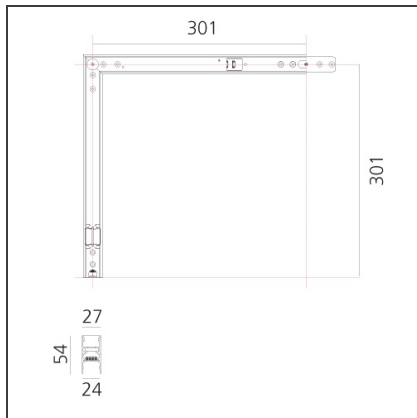

A.24 - Suspension Magnetic Track - 90° Suspended Track Corner (on same plane) - Black

IP20   

DESIGN BY

Carlotta de Bevilacqua

DESCRIPTION

A.24 is a new comprehensive and flexible system to design light in space. A single profile, only 24 mm thick, can be installed in the recessed, ceiling or suspension mode to continuously follow the angles on a flat or three-dimensional surface. This profile hosts to a variety of performance options: diffused light, sharp optical units with three beam angles, or a smart magnetic track. This makes A.24 a flexible system, as well as an open platform to accommodate other products from the Architectural collection. The suspension version also features direct emission. The three solutions can be alternated to match the architecture and the room functions with utmost flexibility. The competence of Artemide is revealed by the quality of light, as well as by the ability of A.24 to freely move in space, with direct power connection points up to 14 metres apart.

TECHNICAL DRAWINGS

FEATURES

Article Code:	AQ49204	Series:	Indoor
Colour:	Black		
Installation:	Ceiling, Suspension, Recessed		
Environment:	Indoor		

DIMENSIONS

Length:	cm 31.5
Width:	cm 31.5
Weight:	kg 0.7