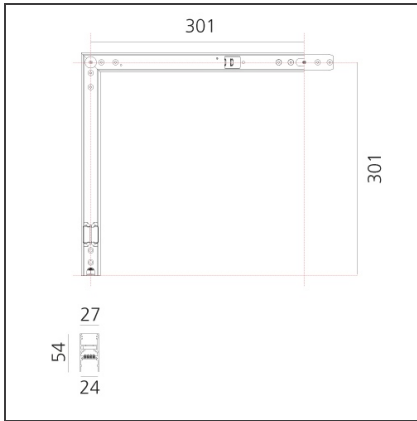

A.24 - Suspension Magnetic Track - 90° Suspended Track Corner (on same plane) - Brushed Bronze

IP20   

DESIGN BY

Carlotta de Bevilacqua

DESCRIPTION

A.24 is a new comprehensive and flexible system to design light in space. A single profile, only 24 mm thick, can be installed in the recessed, ceiling or suspension mode to continuously follow the angles on a flat or three-dimensional surface. This profile hosts to a variety of performance options: diffused light, sharp optical units with three beam angles, or a smart magnetic track. This makes A.24 a flexible system, as well as an open platform to accommodate other products from the Architectural collection. The suspension version also features direct emission. The three solutions can be alternated to match the architecture and the room functions with utmost flexibility. The competence of Artemide is revealed by the quality of light, as well as by the ability of A.24 to freely move in space, with direct power connection points up to 14 metres apart.

TECHNICAL DRAWINGS

FEATURES

Article Code:	AQ49220	Series:	Indoor
Colour:	Brushed Bronze		
Installation:	Ceiling, Suspension, Recessed		
Environment:	Indoor		

DIMENSIONS

Length:	cm 31.5
Width:	cm 31.5
Weight:	kg 0.7