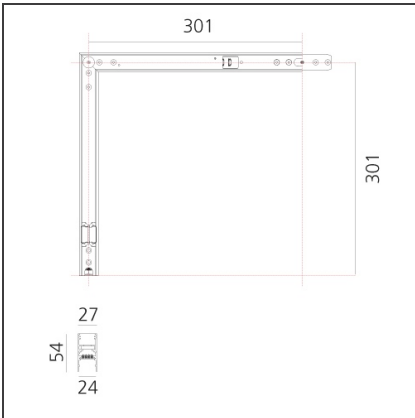

A.24 - Suspension Magnetic Track - 90° Suspended Track Corner (on same plane) - Brushed Bronze

IP20   

DESIGN BY

Carlotta de Bevilacqua

DESCRIPTION

A.24 is an open platform. A single intelligent profile generates three light performances while following the architecture with continuity, freedom and exibility. It is a fluid system that harbours a patented optoelectronic technology.

TECHNICAL DRAWINGS

FEATURES

Article Code:	AQ49220	Series:	Indoor, 2018
Colour:	Brushed Bronze		Artemide Collection
Installation:	Recessed, Suspension, Ceiling		
Environment:	Indoor		

DIMENSIONS

Length:	cm 31.5
Width:	cm 31.5