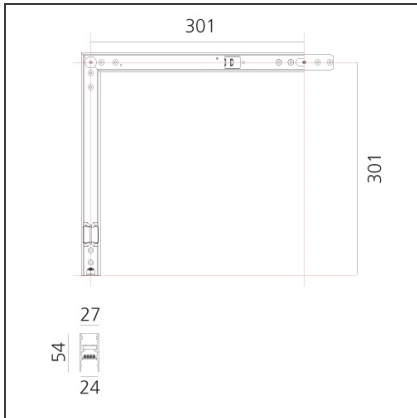

A.24 - Suspension Magnetic Track - 90° Suspended Track Corner (on same plane) - Brushed Silver

IP20   

DESIGN BY

Carlotta de Bevilacqua

DESCRIPTION

A.24 is a new comprehensive and flexible system to design light in space. A single profile, only 24 mm thick, can be installed in the recessed, ceiling or suspension mode to continuously follow the angles on a flat or three-dimensional surface. This profile hosts to a variety of performance options: diffused light, sharp optical units with three beam angles, or a smart magnetic track. This makes A.24 a flexible system, as well as an open platform to accommodate other products from the Architectural collection. The suspension version also features direct emission. The three solutions can be alternated to match the architecture and the room functions with utmost flexibility. The competence of Artemide is revealed by the quality of light, as well as by the ability of A.24 to freely move in space, with direct power connection points up to 14 metres apart.

TECHNICAL DRAWINGS

FEATURES

Article Code:	AQ49215	Series:	Indoor
Colour:	Brushed Silver		
Installation:	Ceiling, Suspension, Recessed		
Environment:	Indoor		

DIMENSIONS

Length:	cm 31.5
Width:	cm 31.5
Weight:	kg 0.7