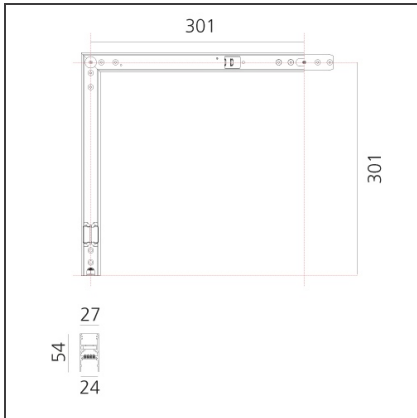

A.24 - Suspension Magnetic Track - 90° Suspended Track Corner (on same plane) - White

IP20   

DESIGN BY

Carlotta de Bevilacqua

DESCRIPTION

A.24 is a new comprehensive and flexible system to design light in space. A single profile, only 24 mm thick, can be installed in the recessed, ceiling or suspension mode to continuously follow the angles on a flat or three-dimensional surface. This profile hosts to a variety of performance options: diffused light, sharp optical units with three beam angles, or a smart magnetic track. This makes A.24 a flexible system, as well as an open platform to accommodate other products from the Architectural collection. The suspension version also features direct emission. The three solutions can be alternated to match the architecture and the room functions with utmost flexibility. The competence of Artemide is revealed by the quality of light, as well as by the ability of A.24 to freely move in space, with direct power connection points up to 14 metres apart.

TECHNICAL DRAWINGS

FEATURES

Article Code:	AQ49201	Series:	Indoor
Colour:	White		
Installation:	Ceiling, Suspension, Recessed		
Environment:	Indoor		

DIMENSIONS

Length:	cm 31.5
Width:	cm 31.5
Weight:	kg 0.7