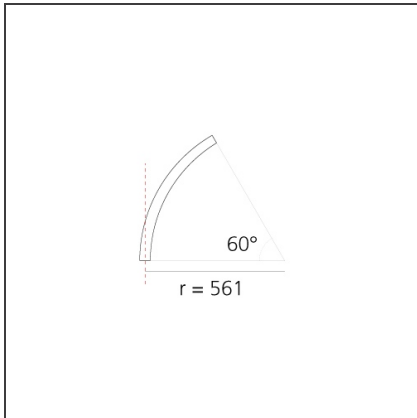

TECHNICAL DRAWINGS

FEATURES

Article Code:	AQ70004	Series:	Indoor
Colour:	Black		
Installation:	Ceiling, Suspension, Recessed		
Environment:	Indoor		

DIMENSIONS

Notes

Each linear, angle and curved elements are provided with mechanical and electrical joints and installation accessories. End caps have to be ordered separately. 1 suspension cable is also included. Depending on the driver, the product can be undimmable or dimmable DALI.