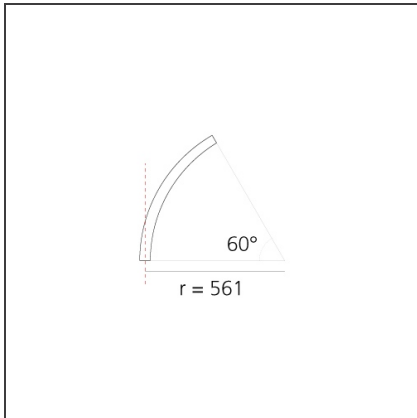

TECHNICAL DRAWINGS

FEATURES

Article Code:	AQ70004	Series:	Indoor, 2018 Artemide Collection
Colour:	Black		
Installation:	Recessed, Suspension, Ceiling		
Environment:	Indoor		

DIMENSIONS

Notes

Each linear, angle and curved elements are provided with mechanical and electrical joints and installation accessories. End caps have to be ordered separately. 1 suspension cable is also included.