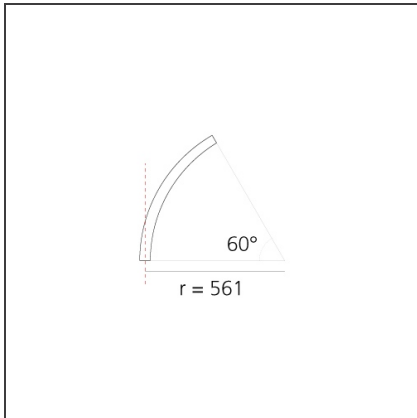

TECHNICAL DRAWINGS

FEATURES

Article Code:	AQ70020	Series:	Indoor
Colour:	Brushed Bronze		
Installation:	Ceiling, Suspension, Recessed		
Environment:	Indoor		

DIMENSIONS

Notes

Each linear, angle and curved elements are provided with mechanical and electrical joints and installation accessories. End caps have to be ordered separately. 1 suspension cable is also included. Depending on the driver, the product can be undimmable or dimmable DALI.