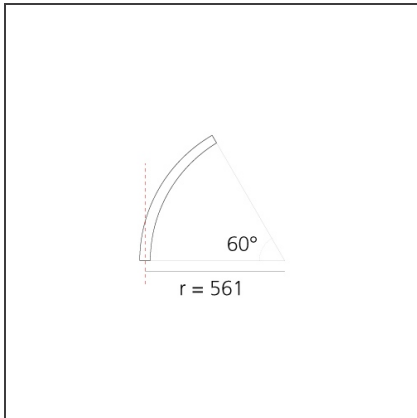

TECHNICAL DRAWINGS

FEATURES

Article Code:	AQ70001	Series:	Indoor
Colour:	White		
Installation:	Ceiling, Suspension, Recessed		
Environment:	Indoor		

DIMENSIONS

Notes

Each linear, angle and curved elements are provided with mechanical and electrical joints and installation accessories. End caps have to be ordered separately. 1 suspension cable is also included. Depending on the driver, the product can be undimmable or dimmable DALI.