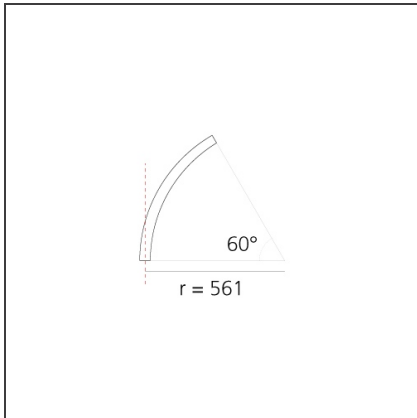

TECHNICAL DRAWINGS

FEATURES

Article Code:	AQ70001	Series:	Indoor, 2018
Colour:	White		Artemide Collection
Installation:	Recessed, Suspension, Ceiling		
Environment:	Indoor		

DIMENSIONS

Notes

Each linear, angle and curved elements are provided with mechanical and electrical joints and installation accessories. End caps have to be ordered separately. 1 suspension cable is also included.