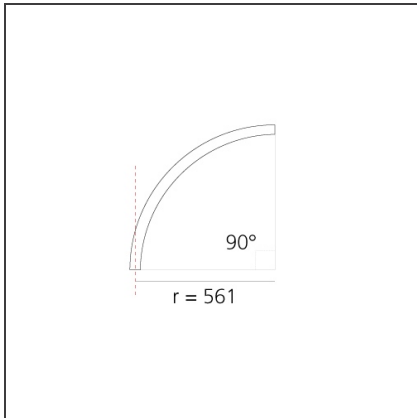

TECHNICAL DRAWINGS

FEATURES

Article Code:	AQ71004	Series:	Indoor, 2018
Colour:	Black		Artemide Collection
Installation:	Recessed, Suspension, Ceiling		
Environment:	Indoor		

DIMENSIONS

Notes

Each linear, angle and curved elements are provided with mechanical and electrical joints and installation accessories. End caps have to be ordered separately. 1 suspension cable is also included.