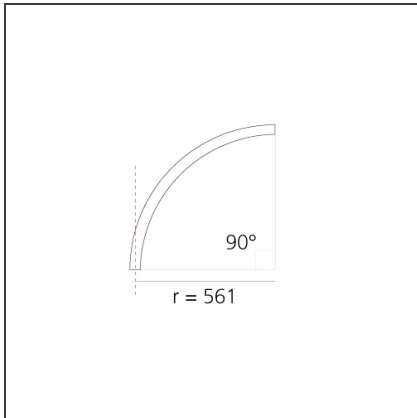

TECHNICAL DRAWINGS

FEATURES

Article Code:	AQ71004	Series:	Indoor
Colour:	Black		
Installation:	Ceiling, Suspension, Recessed		
Environment:	Indoor		

DIMENSIONS

Notes

Each linear, angle and curved elements are provided with mechanical and electrical joints and installation accessories. End caps have to be ordered separately. 1 suspension cable is also included. Depending on the driver, the product can be undimmable or dimmable DALI.