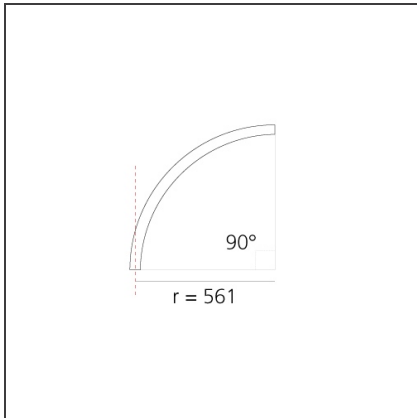

TECHNICAL DRAWINGS

FEATURES

Article Code:	AQ71018	Series:	Indoor, 2018
Colour:	Brushed Copper		Artemide Collection
Installation:	Recessed, Suspension, Ceiling		
Environment:	Indoor		

DIMENSIONS

Notes

Each linear, angle and curved elements are provided with mechanical and electrical joints and installation accessories. End caps have to be ordered separately. 1 suspension cable is also included.