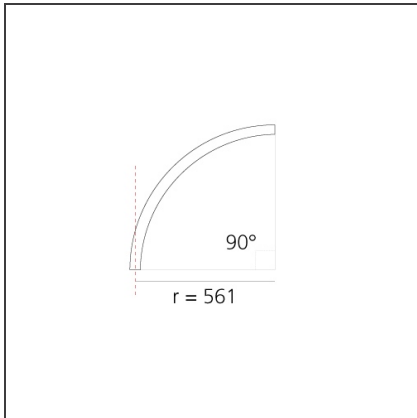

TECHNICAL DRAWINGS

FEATURES

Article Code:	AQ71015	Series:	Indoor, 2018
Colour:	Brushed Silver		Artemide Collection
Installation:	Recessed, Suspension, Ceiling		
Environment:	Indoor		

DIMENSIONS

Notes

Each linear, angle and curved elements are provided with mechanical and electrical joints and installation accessories. End caps have to be ordered separately. 1 suspension cable is also included.