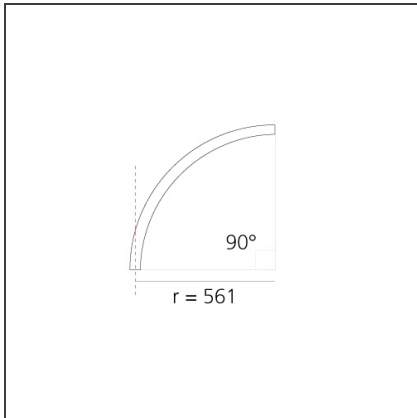

TECHNICAL DRAWINGS

FEATURES

Article Code:	AQ71015	Series:	Indoor
Colour:	Brushed Silver		
Installation:	Ceiling, Suspension, Recessed		
Environment:	Indoor		

DIMENSIONS

Notes

Each linear, angle and curved elements are provided with mechanical and electrical joints and installation accessories. End caps have to be ordered separately. 1 suspension cable is also included. Depending on the driver, the product can be undimmable or dimmable DALI.