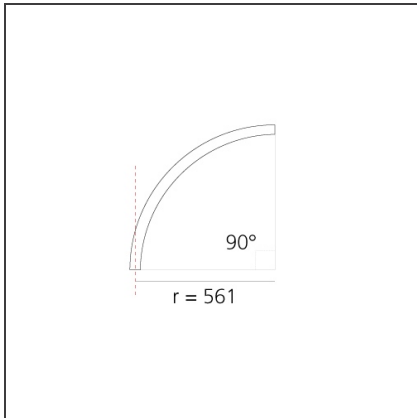

TECHNICAL DRAWINGS

FEATURES

Article Code:	AQ71001	Series:	Indoor, 2018
Colour:	White		Artemide Collection
Installation:	Recessed, Suspension, Ceiling		
Environment:	Indoor		

DIMENSIONS

Notes

Each linear, angle and curved elements are provided with mechanical and electrical joints and installation accessories. End caps have to be ordered separately. 1 suspension cable is also included.