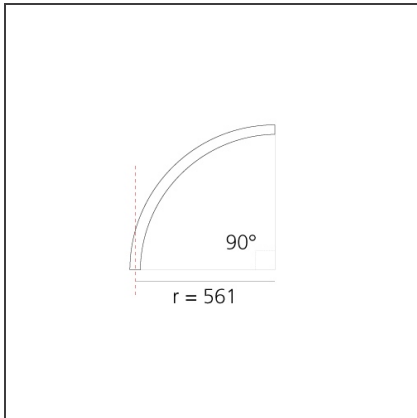

TECHNICAL DRAWINGS

FEATURES

Article Code:	AQ71001	Series:	Indoor
Colour:	White		
Installation:	Ceiling, Suspension, Recessed		
Environment:	Indoor		

DIMENSIONS

Notes

Each linear, angle and curved elements are provided with mechanical and electrical joints and installation accessories. End caps have to be ordered separately. 1 suspension cable is also included. Depending on the driver, the product can be undimmable or dimmable DALI.