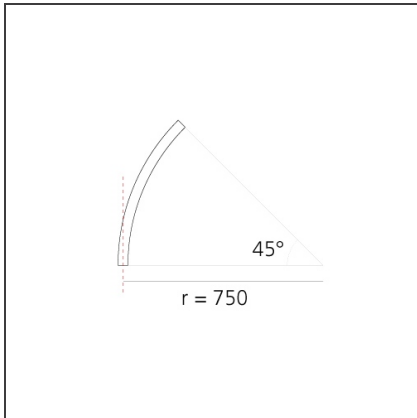

TECHNICAL DRAWINGS

FEATURES

Article Code:	AQ72004	Series:	Indoor
Colour:	Black		
Installation:	Ceiling, Suspension, Recessed		
Environment:	Indoor		

DIMENSIONS

Notes

Each linear, angle and curved elements are provided with mechanical and electrical joints and installation accessories. End caps have to be ordered separately. 1 suspension cable is also included. Depending on the driver, the product can be undimmable or dimmable DALI.