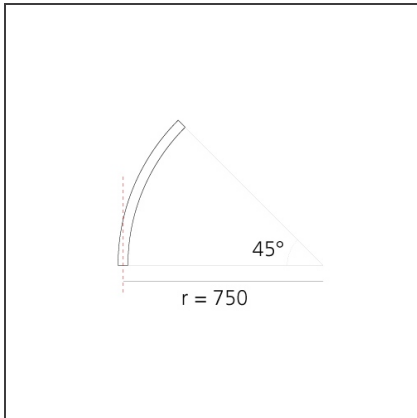

TECHNICAL DRAWINGS

FEATURES

Article Code:	AQ72004	Series:	Indoor, 2018
Colour:	Black		Artemide Collection
Installation:	Recessed, Suspension, Ceiling		
Environment:	Indoor		

DIMENSIONS

Notes

Each linear, angle and curved elements are provided with mechanical and electrical joints and installation accessories. End caps have to be ordered separately. 1 suspension cable is also included.