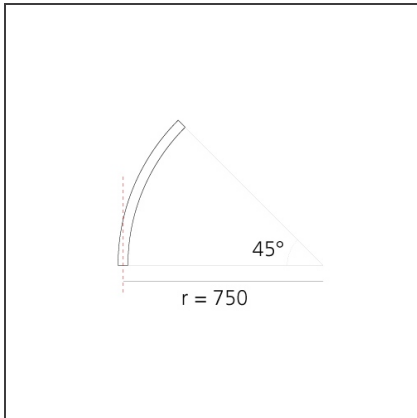

TECHNICAL DRAWINGS

FEATURES

Article Code:	AQ72020	Series:	Indoor
Colour:	Brushed Bronze		
Installation:	Ceiling, Suspension, Recessed		
Environment:	Indoor		

DIMENSIONS

Notes

Each linear, angle and curved elements are provided with mechanical and electrical joints and installation accessories. End caps have to be ordered separately. 1 suspension cable is also included. Depending on the driver, the product can be undimmable or dimmable DALI.